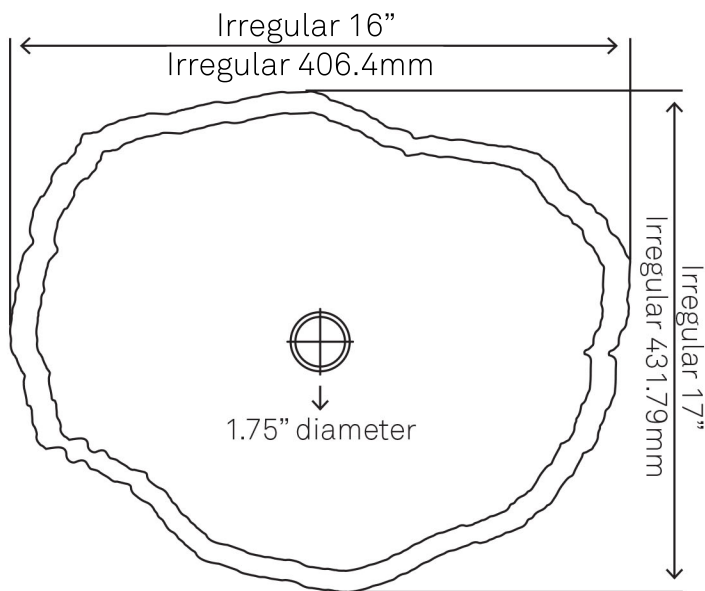

NOSV-TO Natural Travertine Onyx Stone Vessel Sink

Requested By:

Specific Features:

STANDARD SPECIFICATIONS:

- Irregular travertine onyx sink
- Polished inside, natural outside
- Natural stone crafted by our artisans
- Above counter installation
- Each piece is unique
- Photos sent prior to shipping
- No overflow
- No mounting ring necessary
- Standard U.S. plumbing connection