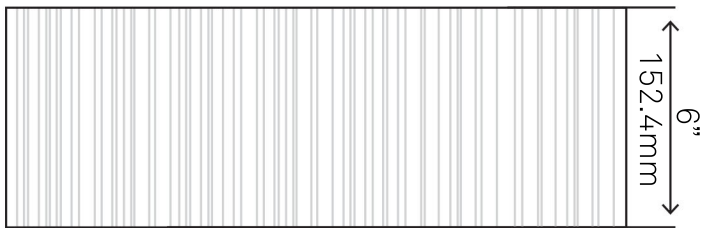

NOSV-TO Natural Travertine Onyx Stone Vessel Sink

Requested By:

Specific Features:

STANDARD SPECIFICATIONS:

- Irregular travertine onyx sink
- Polished inside, natural outside
- Natural stone crafted by our artisans
- Above counter installation
- Each piece is unique
- Photos sent prior to shipping
- No overflow
- No mounting ring necessary
- Standard U.S. plumbing connection